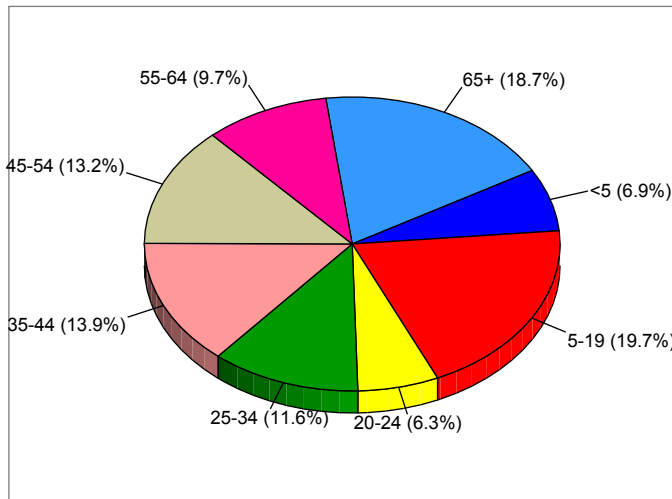

Place: 1743965 Litchfield City, IL

Households

2005 Households by Income

2005 Population by Age

2005 Owner Occupied HUs by Value

2005 Employed 16+ by Occupation

2005 Population by Race

2005 Percent Hispanic Origin: 1.3%