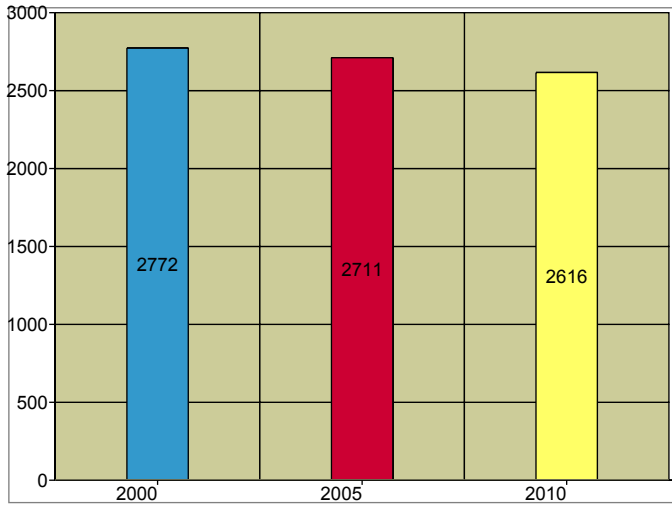

Place: 1743965 Litchfield City, IL

Households

2005 Households by Income

2005 Population by Age

2005 Owner Occupied HUs by Value

2005 Employed 16+ by Occupation

2005 Population by Race

2005 Percent Hispanic Origin: 1.3%