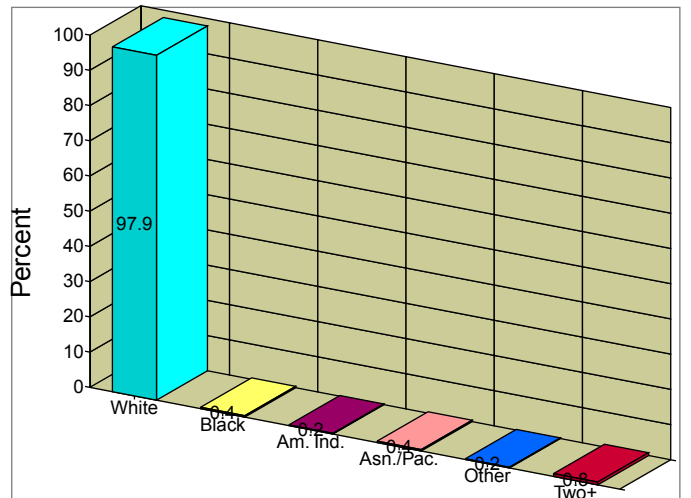

Place: 1743965 Litchfield City, IL

Households

2005 Households by Income

2005 Population by Age

2005 Owner Occupied HUs by Value

2005 Employed 16+ by Occupation

2005 Population by Race

2005 Percent Hispanic Origin: 1.3%