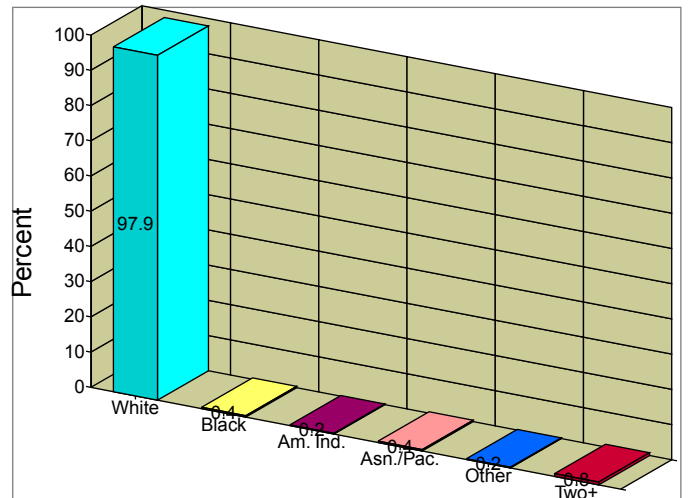

Place: 1743965 Litchfield City, IL

**Households**

**2005 Households by Income**

**2005 Population by Age**

**2005 Owner Occupied HUs by Value**

**2005 Employed 16+ by Occupation**

**2005 Population by Race**

2005 Percent Hispanic Origin: 1.3%

Source: U.S. Bureau of the Census, 2000 Census of Population and Housing. ESRI forecasts for 2005 and 2010.