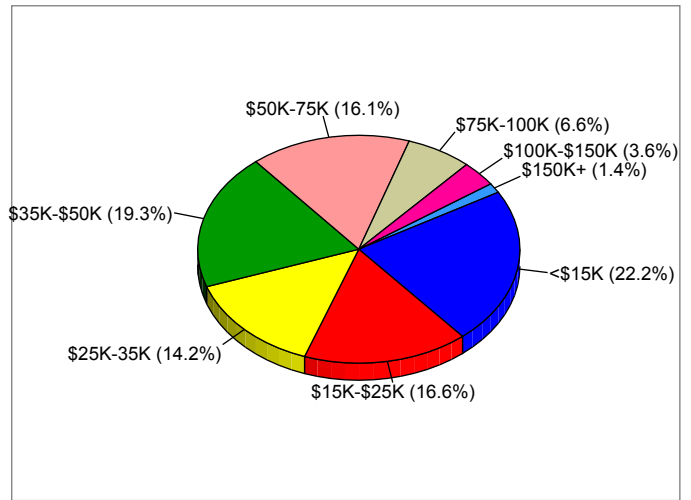

Place: 1743965 Litchfield City, IL

Households

2005 Households by Income

2005 Population by Age

2005 Owner Occupied HUs by Value

2005 Employed 16+ by Occupation

2005 Population by Race

2005 Percent Hispanic Origin: 1.3%