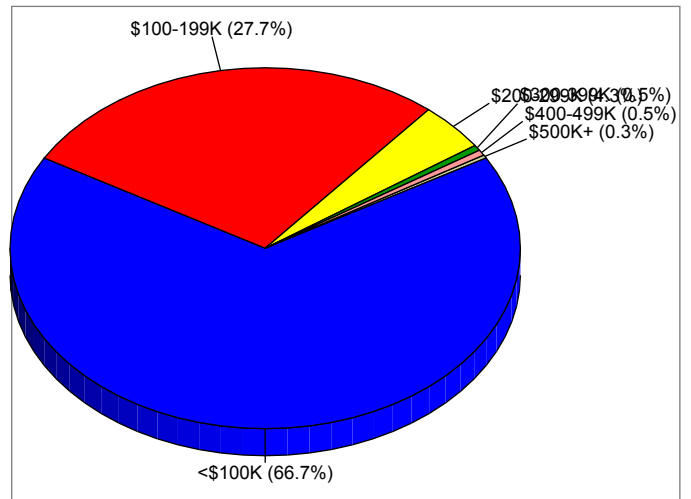

Place: 1743965 Litchfield City, IL

Households

2005 Households by Income

2005 Population by Age

2005 Owner Occupied HUs by Value

2005 Employed 16+ by Occupation

2005 Population by Race

2005 Percent Hispanic Origin: 1.3%