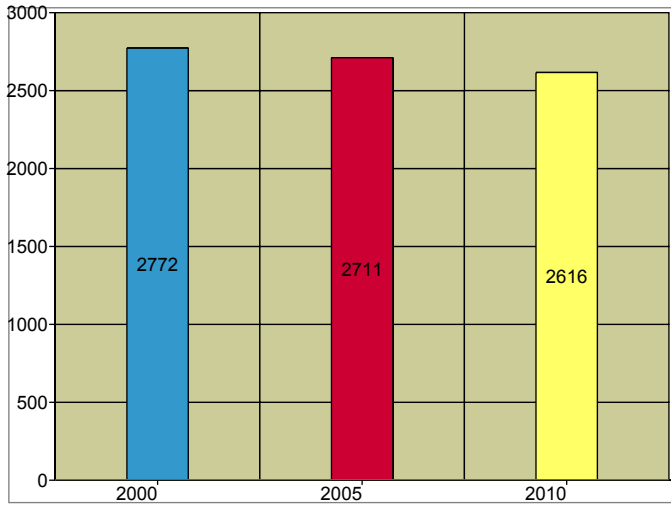

Place: 1743965 Litchfield City, IL

**Households**

**2005 Households by Income**

**2005 Population by Age**

**2005 Owner Occupied HUs by Value**

**2005 Employed 16+ by Occupation**

**2005 Population by Race**

2005 Percent Hispanic Origin: 1.3%

Source: U.S. Bureau of the Census, 2000 Census of Population and Housing. ESRI forecasts for 2005 and 2010.