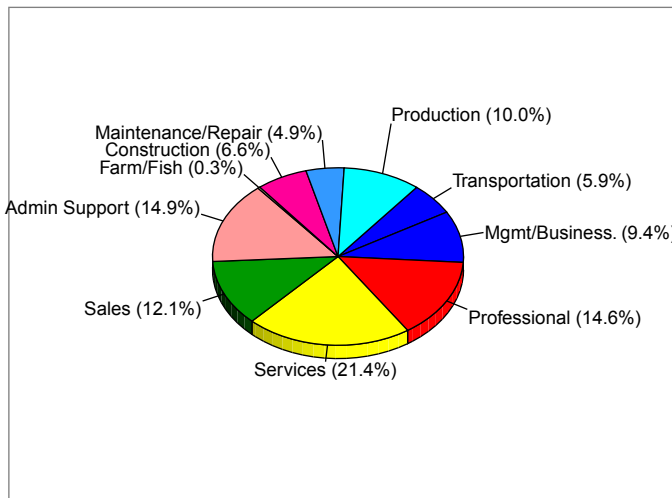

Place: 1743965 Litchfield City, IL

Households

2005 Households by Income

2005 Population by Age

2005 Owner Occupied HUs by Value

2005 Employed 16+ by Occupation

2005 Population by Race

2005 Percent Hispanic Origin: 1.3%