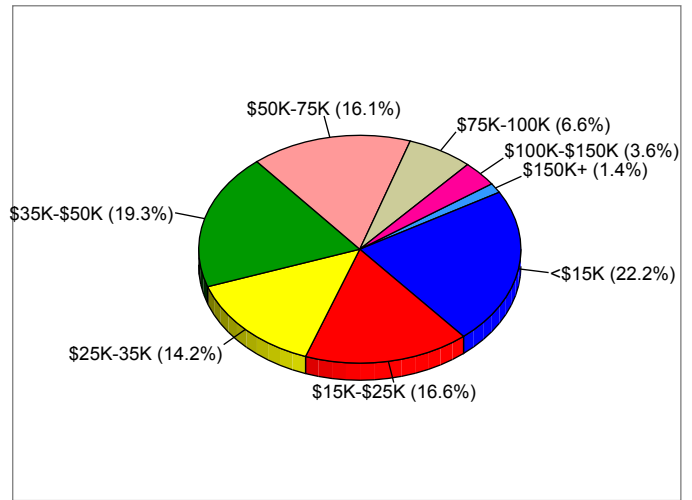

Place: 1743965 Litchfield City, IL

**Households**

**2005 Households by Income**

**2005 Population by Age**

**2005 Owner Occupied HUs by Value**

**2005 Employed 16+ by Occupation**

**2005 Population by Race**

2005 Percent Hispanic Origin: 1.3%

Source: U.S. Bureau of the Census, 2000 Census of Population and Housing. ESRI forecasts for 2005 and 2010.