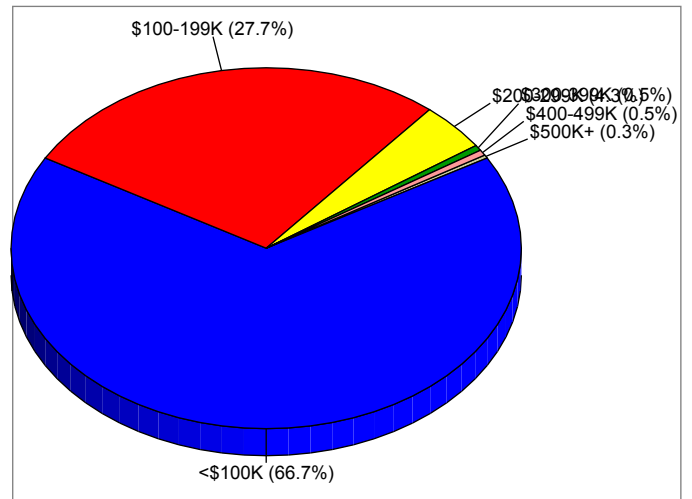

Place: 1743965 Litchfield City, IL

**Households**

**2005 Households by Income**

**2005 Population by Age**

**2005 Owner Occupied HUs by Value**

**2005 Employed 16+ by Occupation**

**2005 Population by Race**

2005 Percent Hispanic Origin: 1.3%

Source: U.S. Bureau of the Census, 2000 Census of Population and Housing. ESRI forecasts for 2005 and 2010.