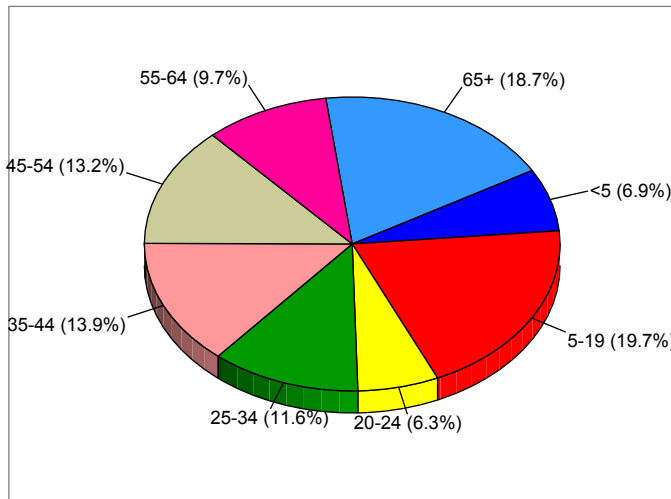

Place: 1743965 Litchfield City, IL

**Households**

**2005 Households by Income**

**2005 Population by Age**

**2005 Owner Occupied HUs by Value**

**2005 Employed 16+ by Occupation**

**2005 Population by Race**

2005 Percent Hispanic Origin: 1.3%

Source: U.S. Bureau of the Census, 2000 Census of Population and Housing. ESRI forecasts for 2005 and 2010.