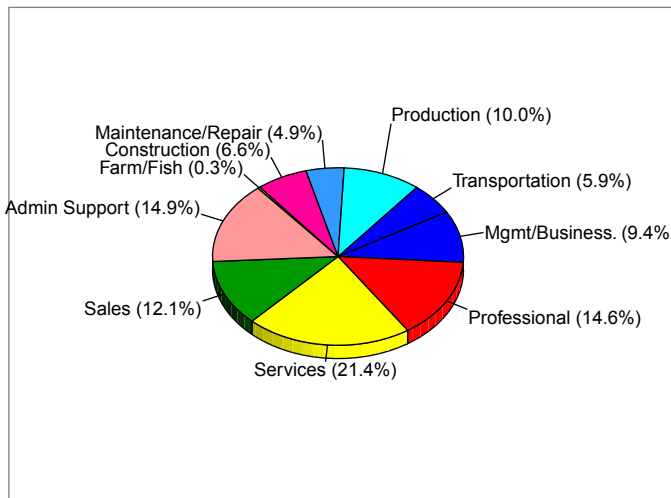

Place: 1743965 Litchfield City, IL

**Households**

**2005 Households by Income**

**2005 Population by Age**

**2005 Owner Occupied HUs by Value**

**2005 Employed 16+ by Occupation**

**2005 Population by Race**